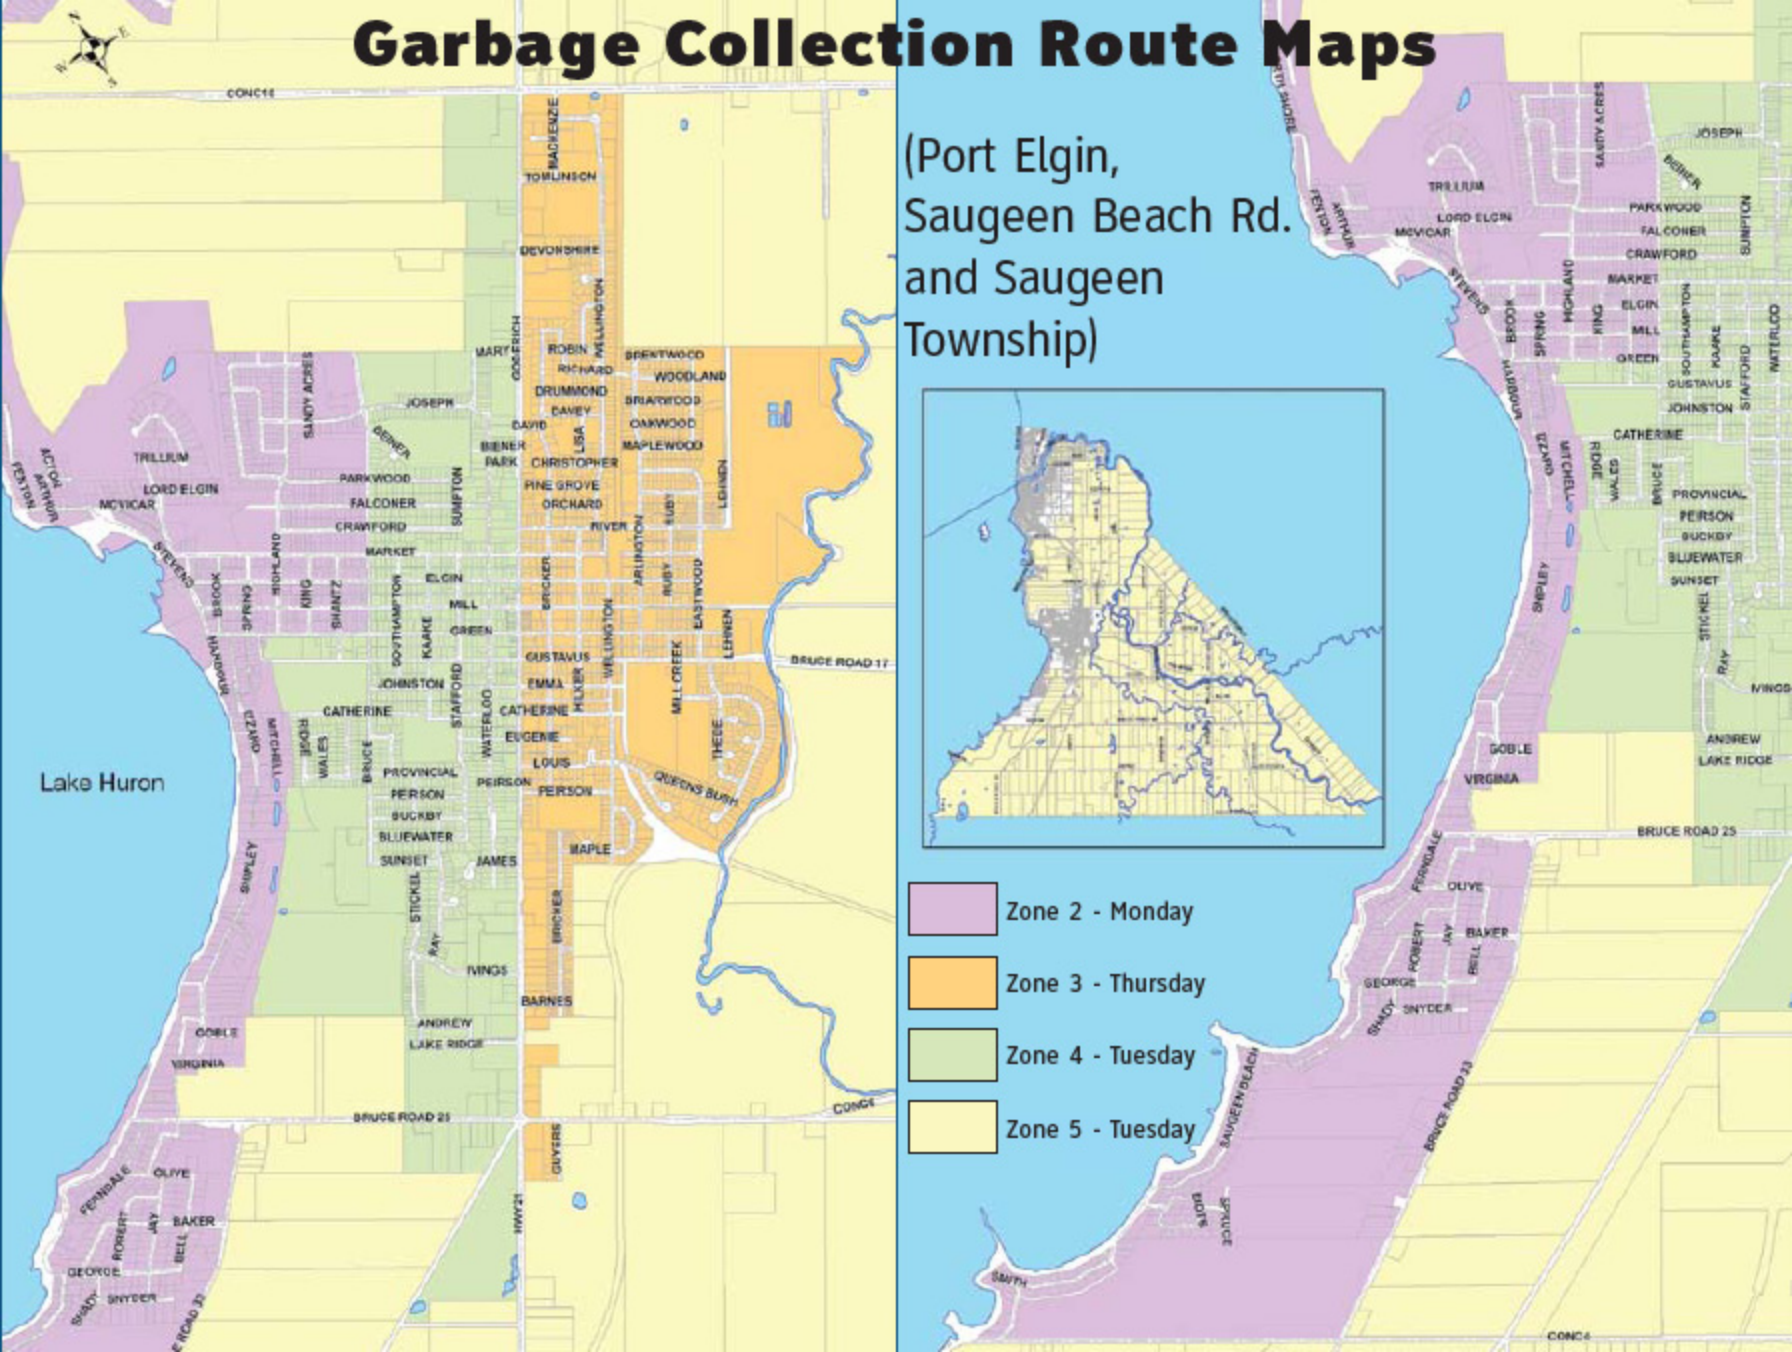

Garbage Collection Route Maps

(Port Elgin,
Saugeen Beach Rd.
and Saugeen
Township)

- Zone 2 - Monday
- Zone 3 - Thursday
- Zone 4 - Tuesday
- Zone 5 - Tuesday