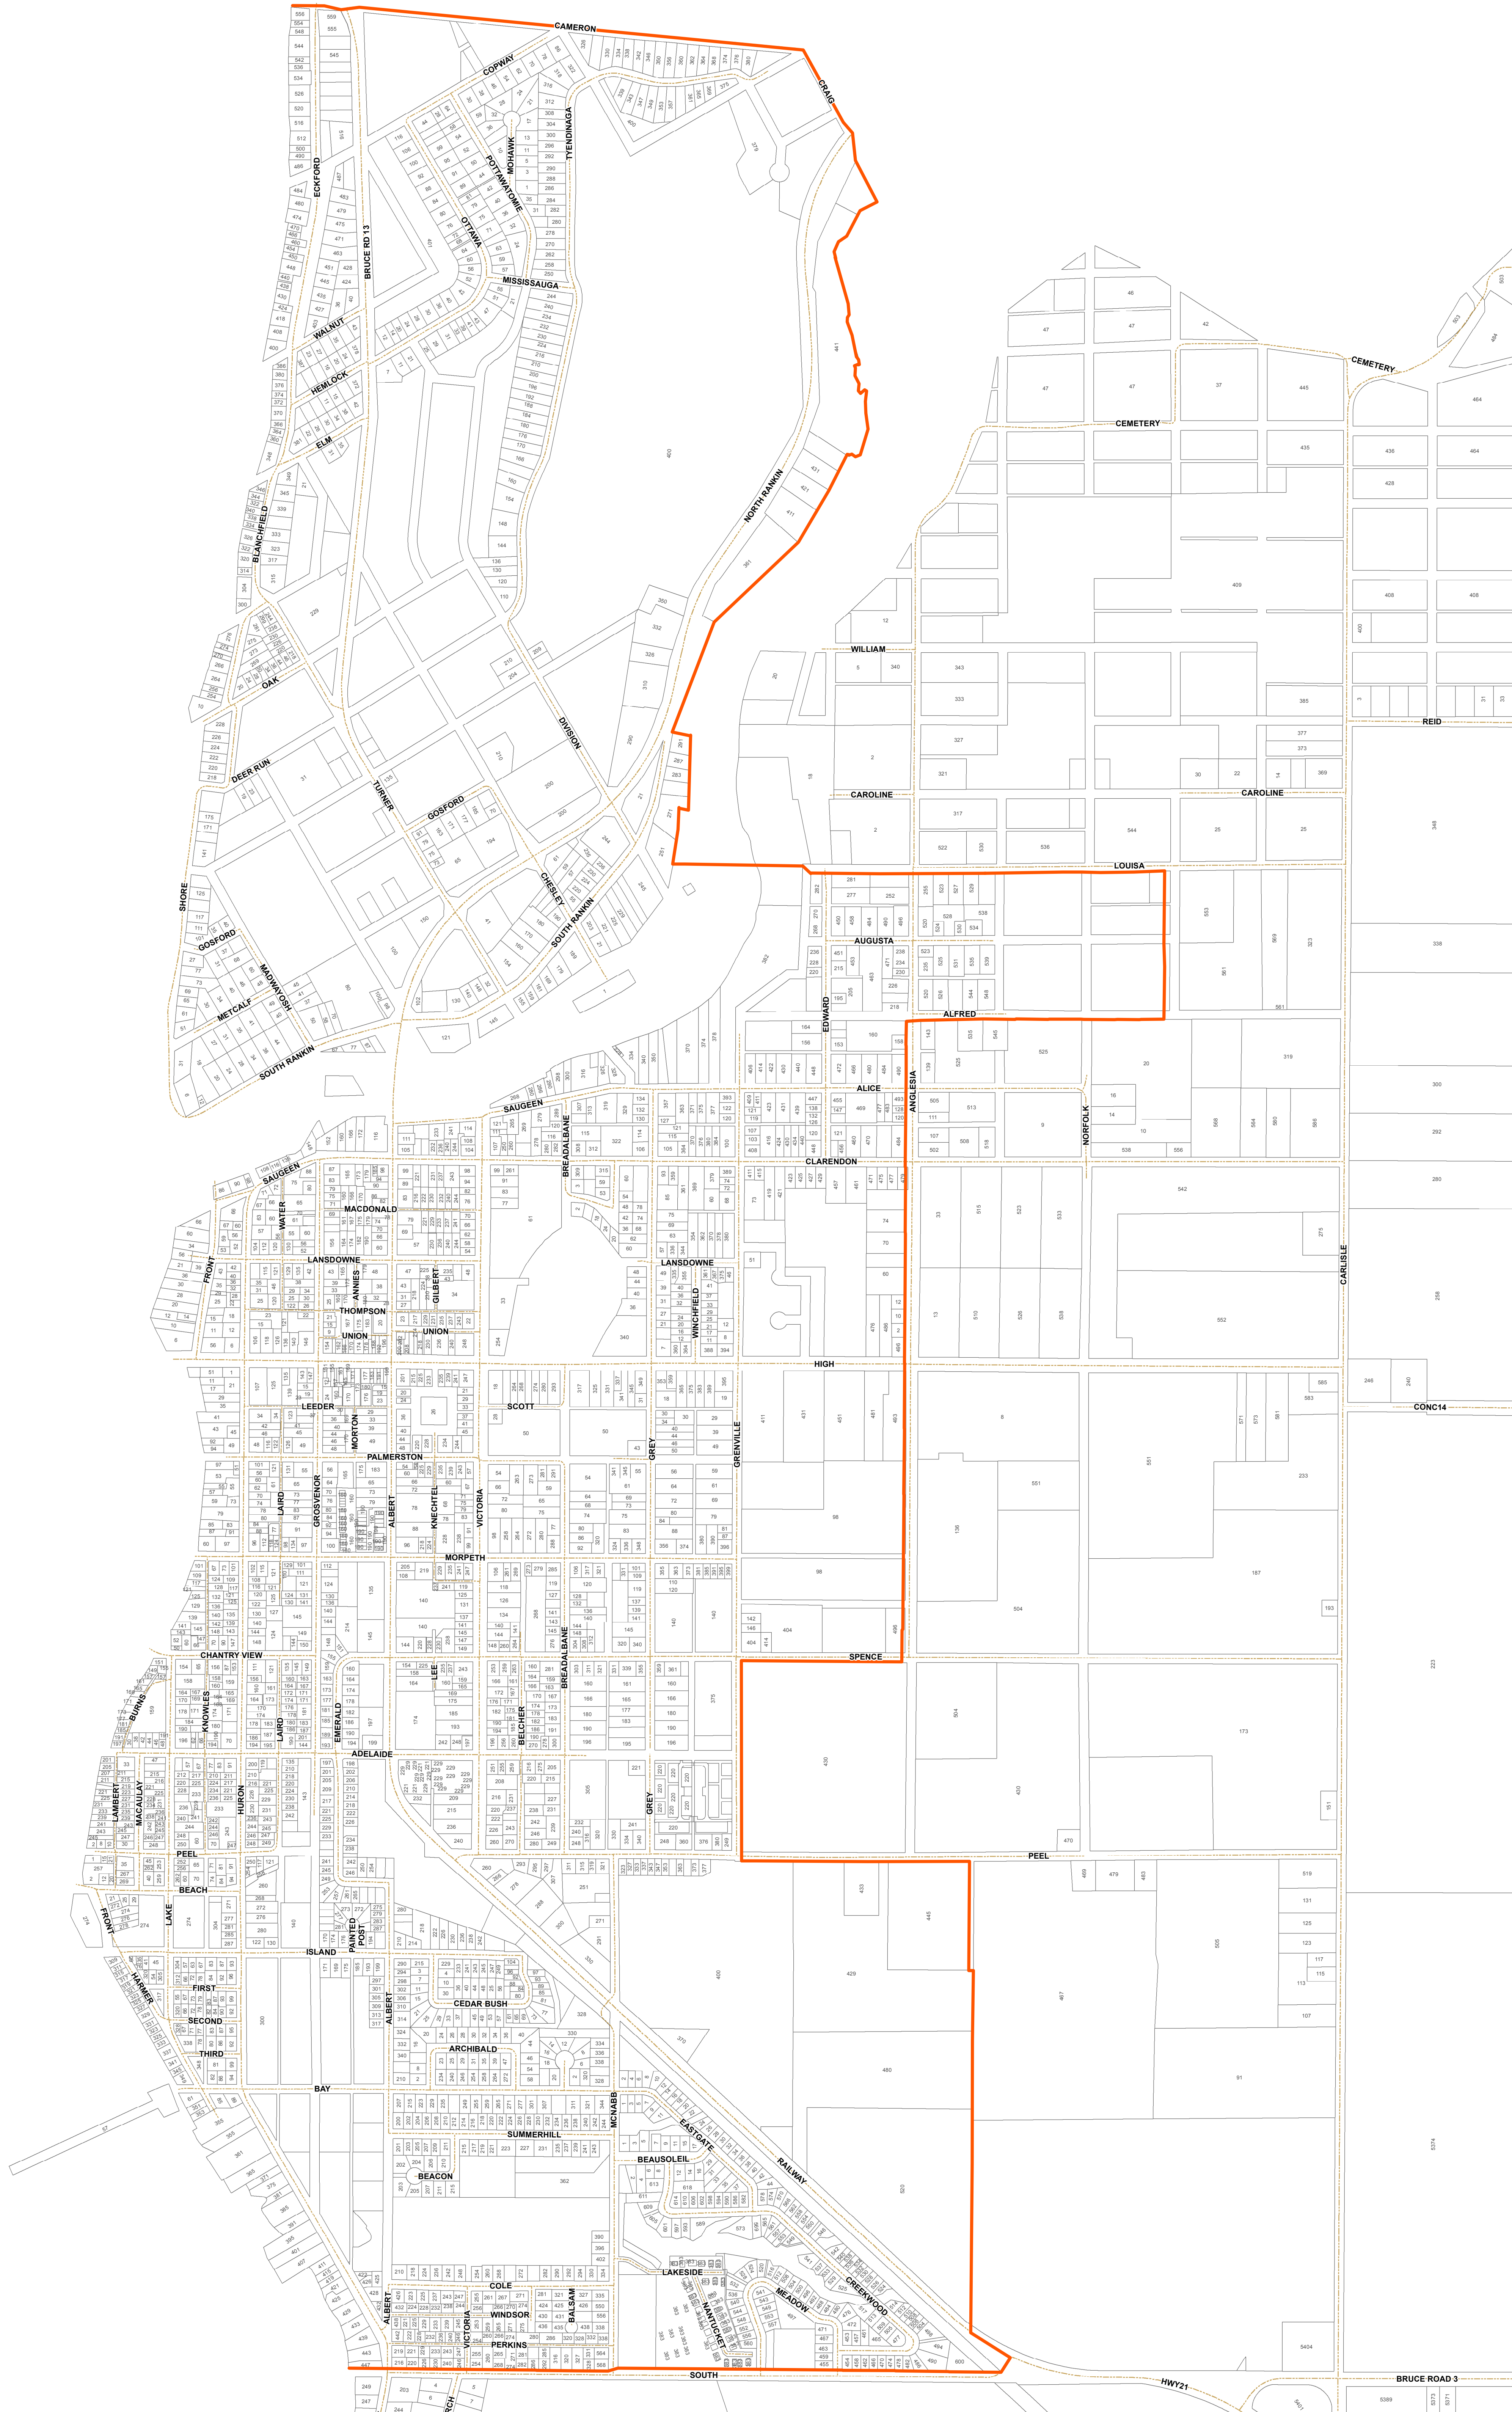

Westario Hydro Port Elgin Service Boundary

Location: Port Elgin
Date: October 2018
0 62.5 125 250 375 500 Meters

Datum: NAD 83, Zone 17N
Author: K. Large
Data Source: Town of Saugeen Shores and Bruce County

Westario Hydro Southampton Boundary

Location: Southampton
Date: October 2018
0 62.5 125 250 375 500 Meters

Datum: NAD 83, Zone 17N
Author: K. Large
Data Source: Town of Saugeen Shores and Bruce County