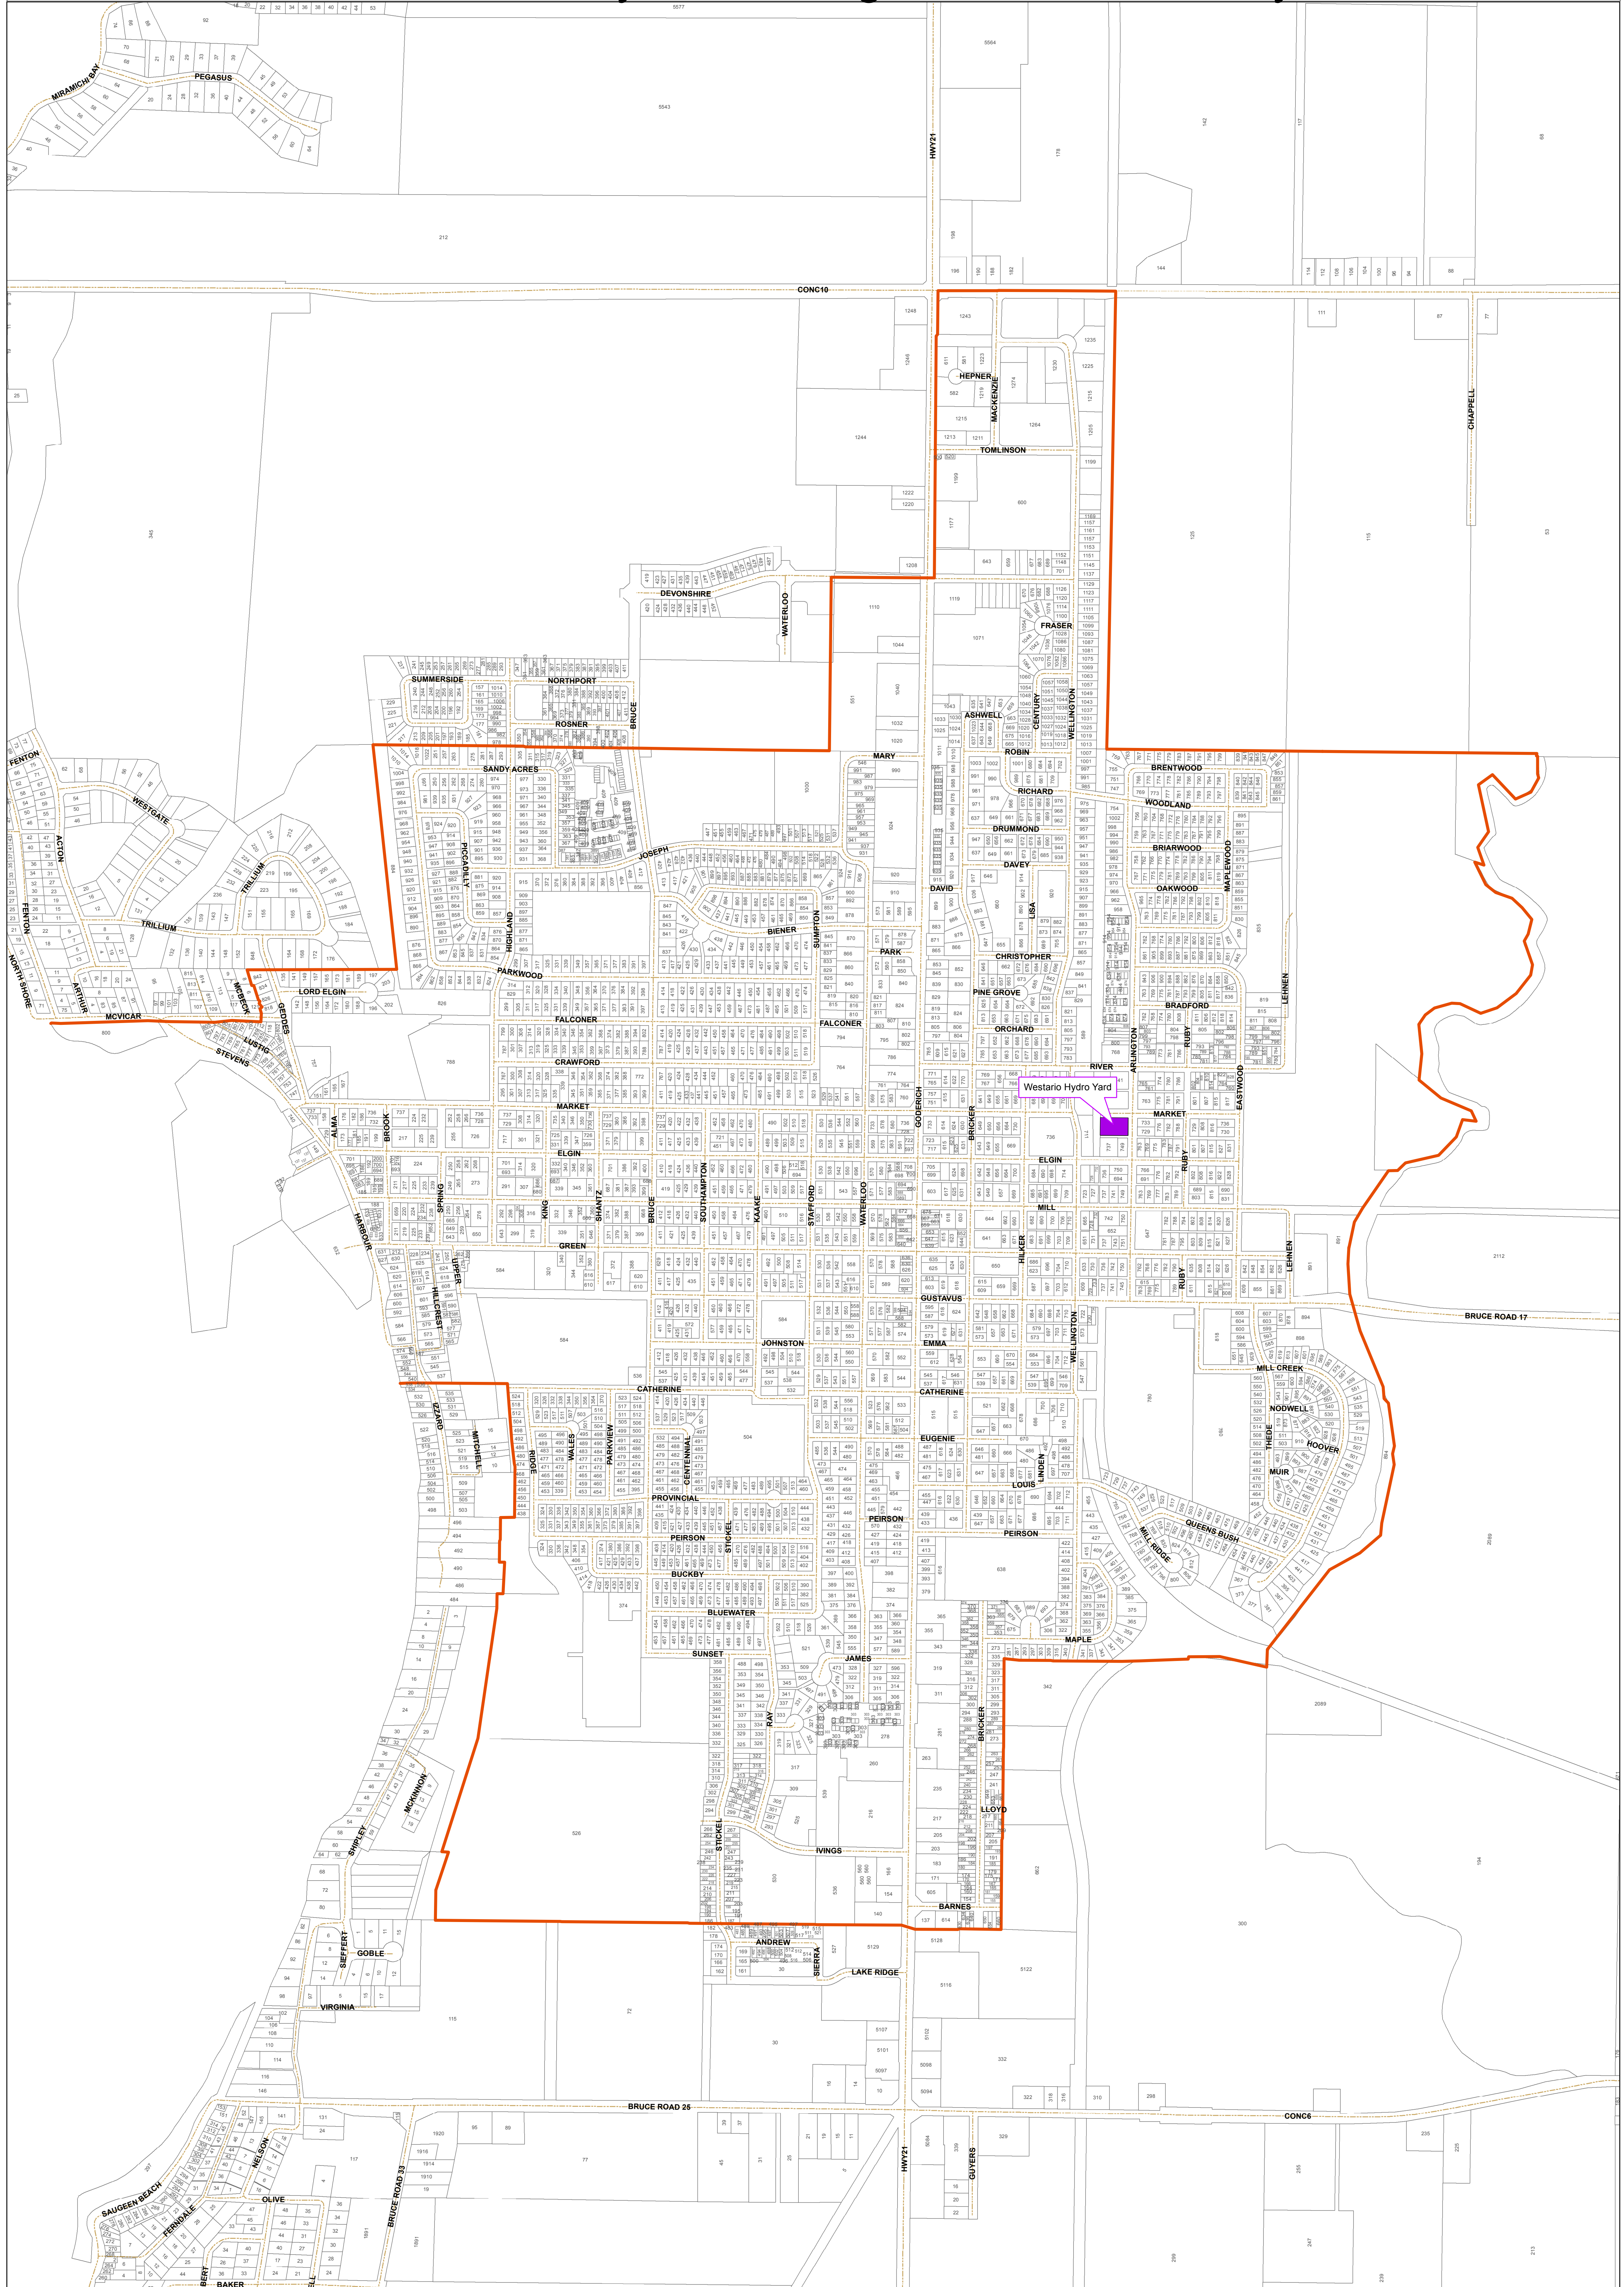

Westario Hydro Port Elgin Service Boundary

Location: Port Elgin
Date: October 2018
0 62.5 125 250 375 500 Meters

Datum: NAD 83, Zone 17N
Author: K. Large
Data Source: Town of Saugeen Shores and Bruce County

Westario Hydro Southampton Boundary

Location: Southampton
Date: October 2018
0 62.5 125 250 375 500 Meters

Datum: NAD 83, Zone 17N
Author: K. Large
Data Source: Town of Saugeen Shores and Bruce County