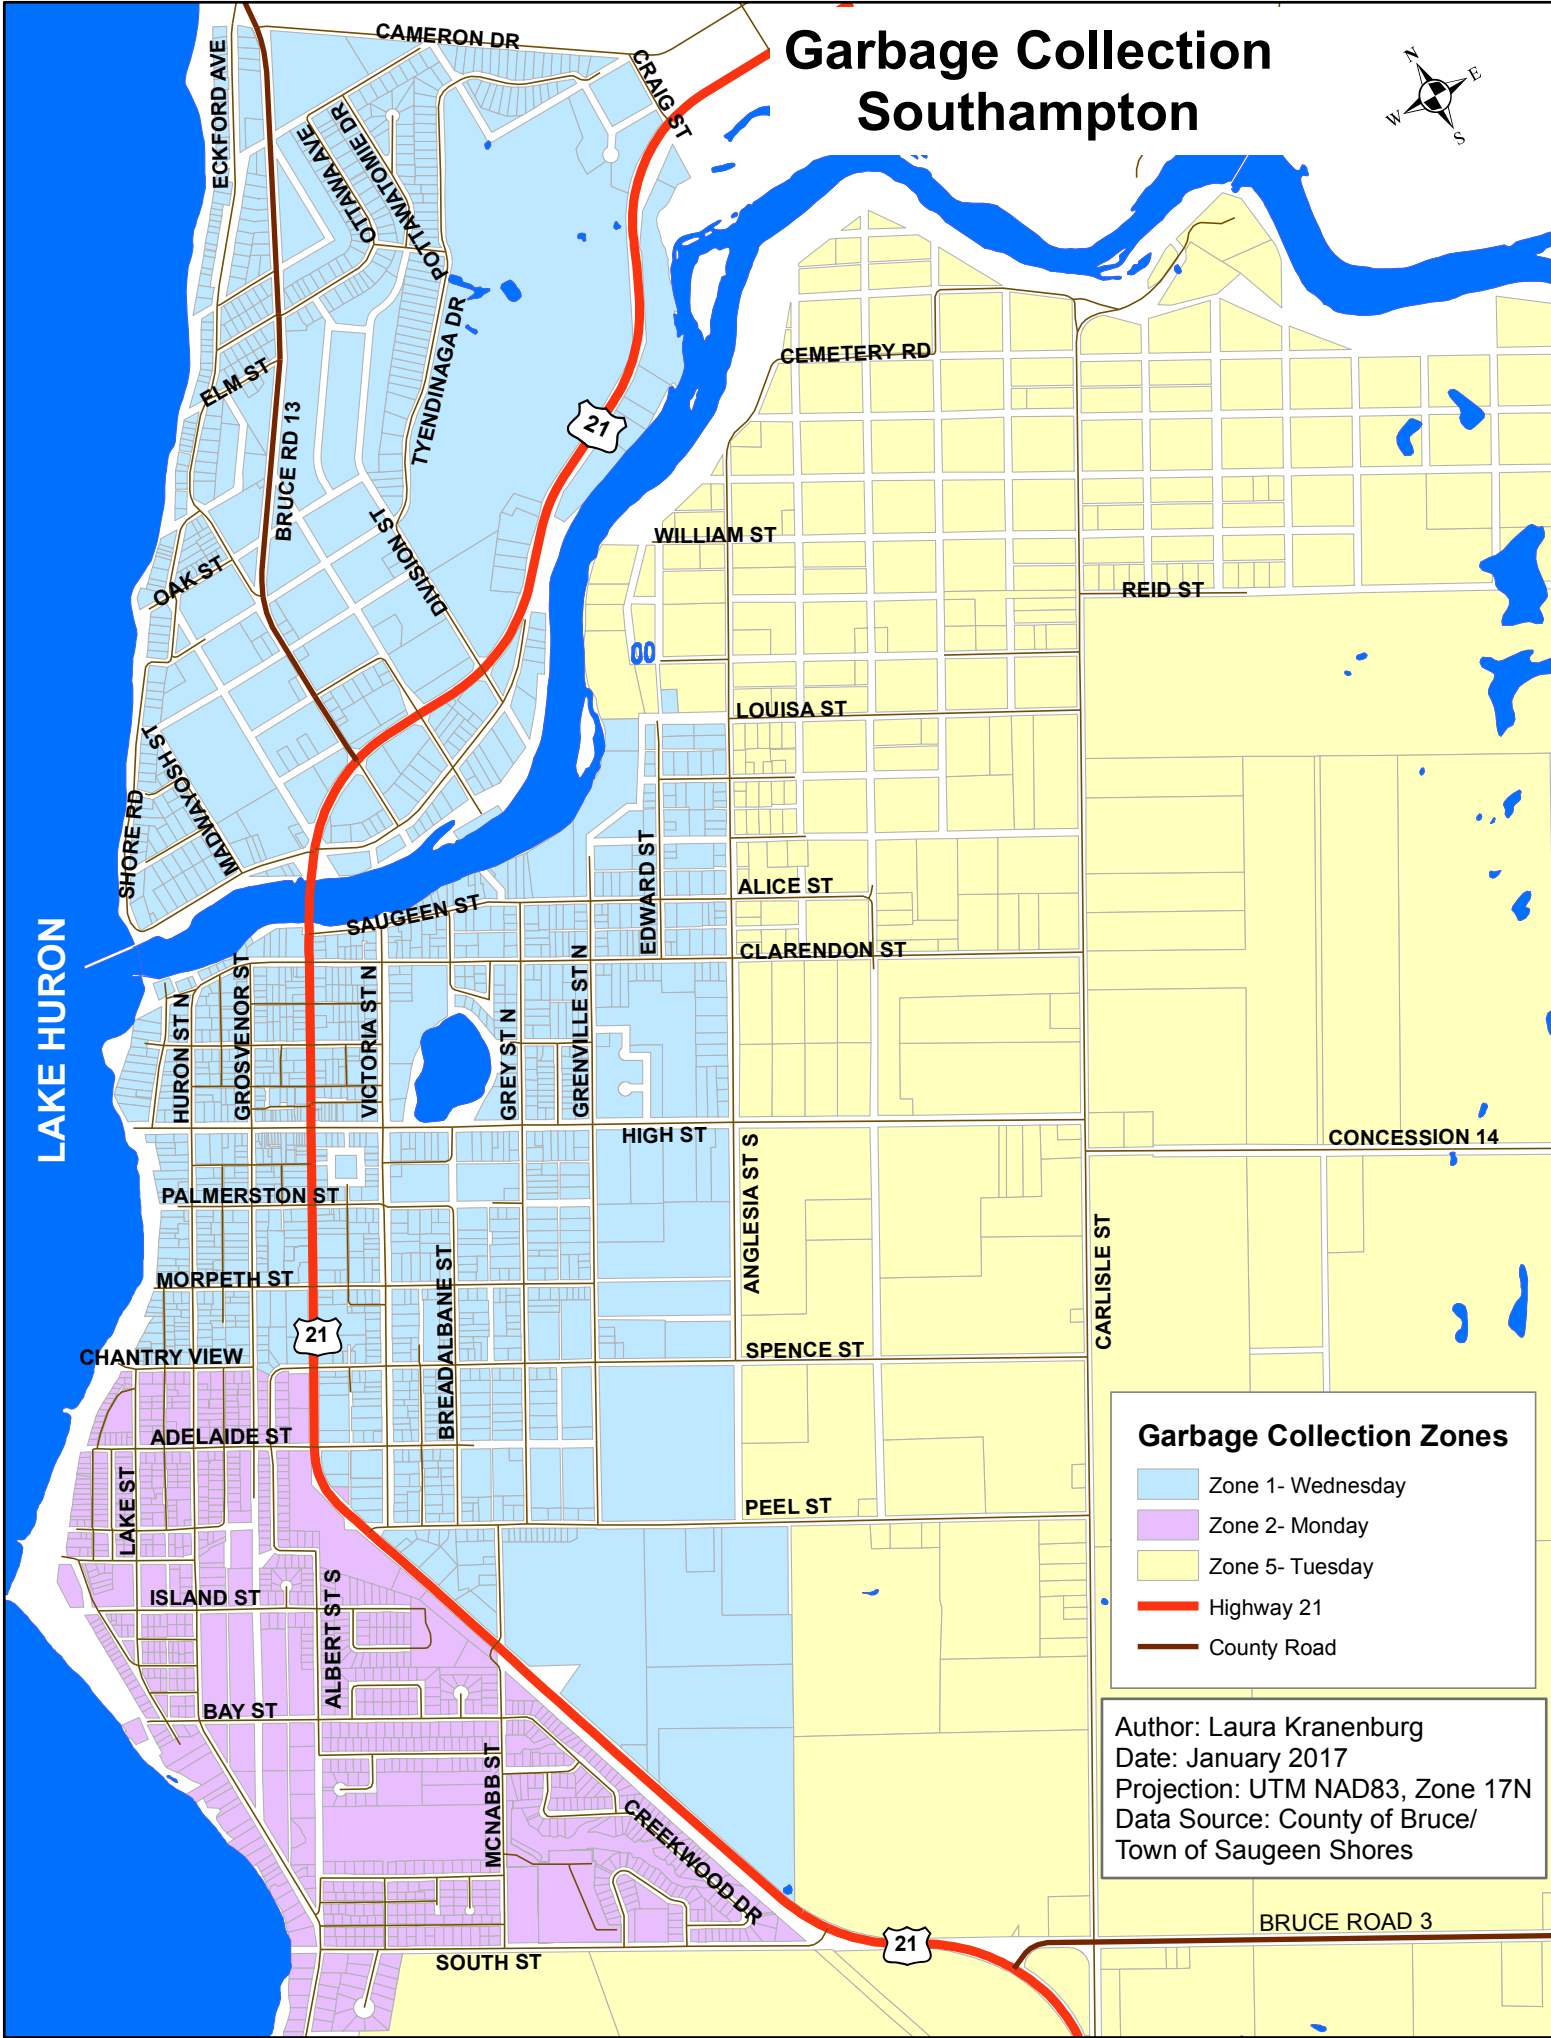

Garbage Collection Southampton

Garbage Collection Zones

- Zone 1- Wednesday
- Zone 2- Monday
- Zone 5- Tuesday
- Highway 21
- County Road

Author: Laura Kranenburg
Date: January 2017
Projection: UTM NAD83, Zone 17N
Data Source: County of Bruce/
Town of Saugreen Shores

BRUCE ROAD 3