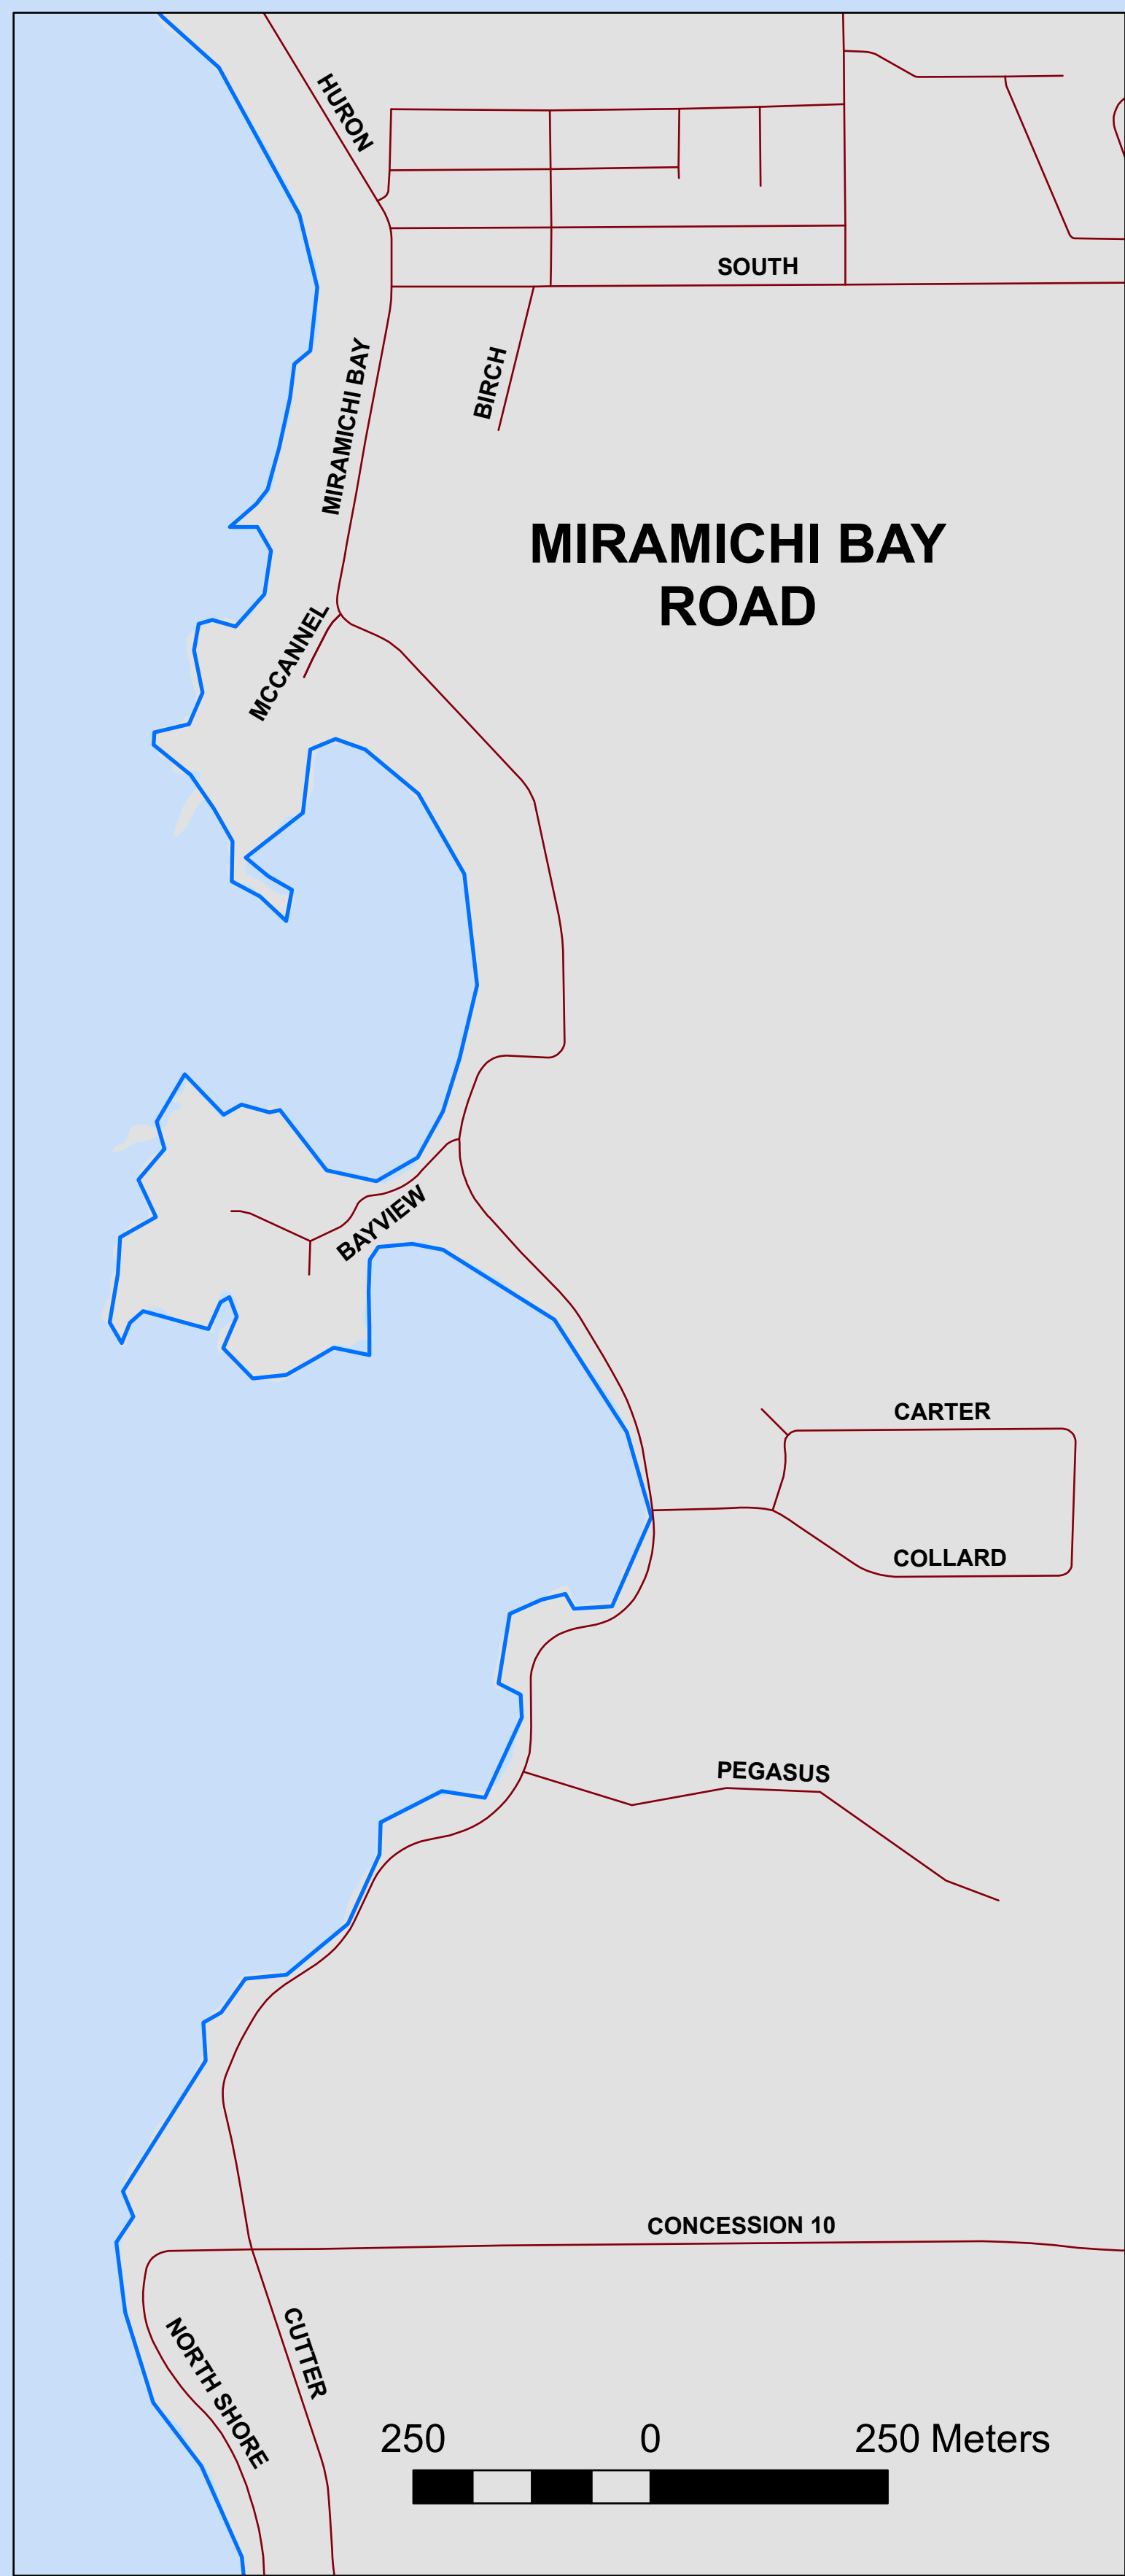

SOUTHAMPTON ROADS

Roads

- Highway 21
- County Roads
- Municipal Roads
- █ Rivers and Streams
- Shoreline
- █ Lake Huron

Data Source: Basemap Data provided by the County of Bruce and Land Information Ontario
 Date: January, 2016
 Created by: Laura Kranenburg / Town of Saugeen Shores
 UTM NAD 83, Zone 17N