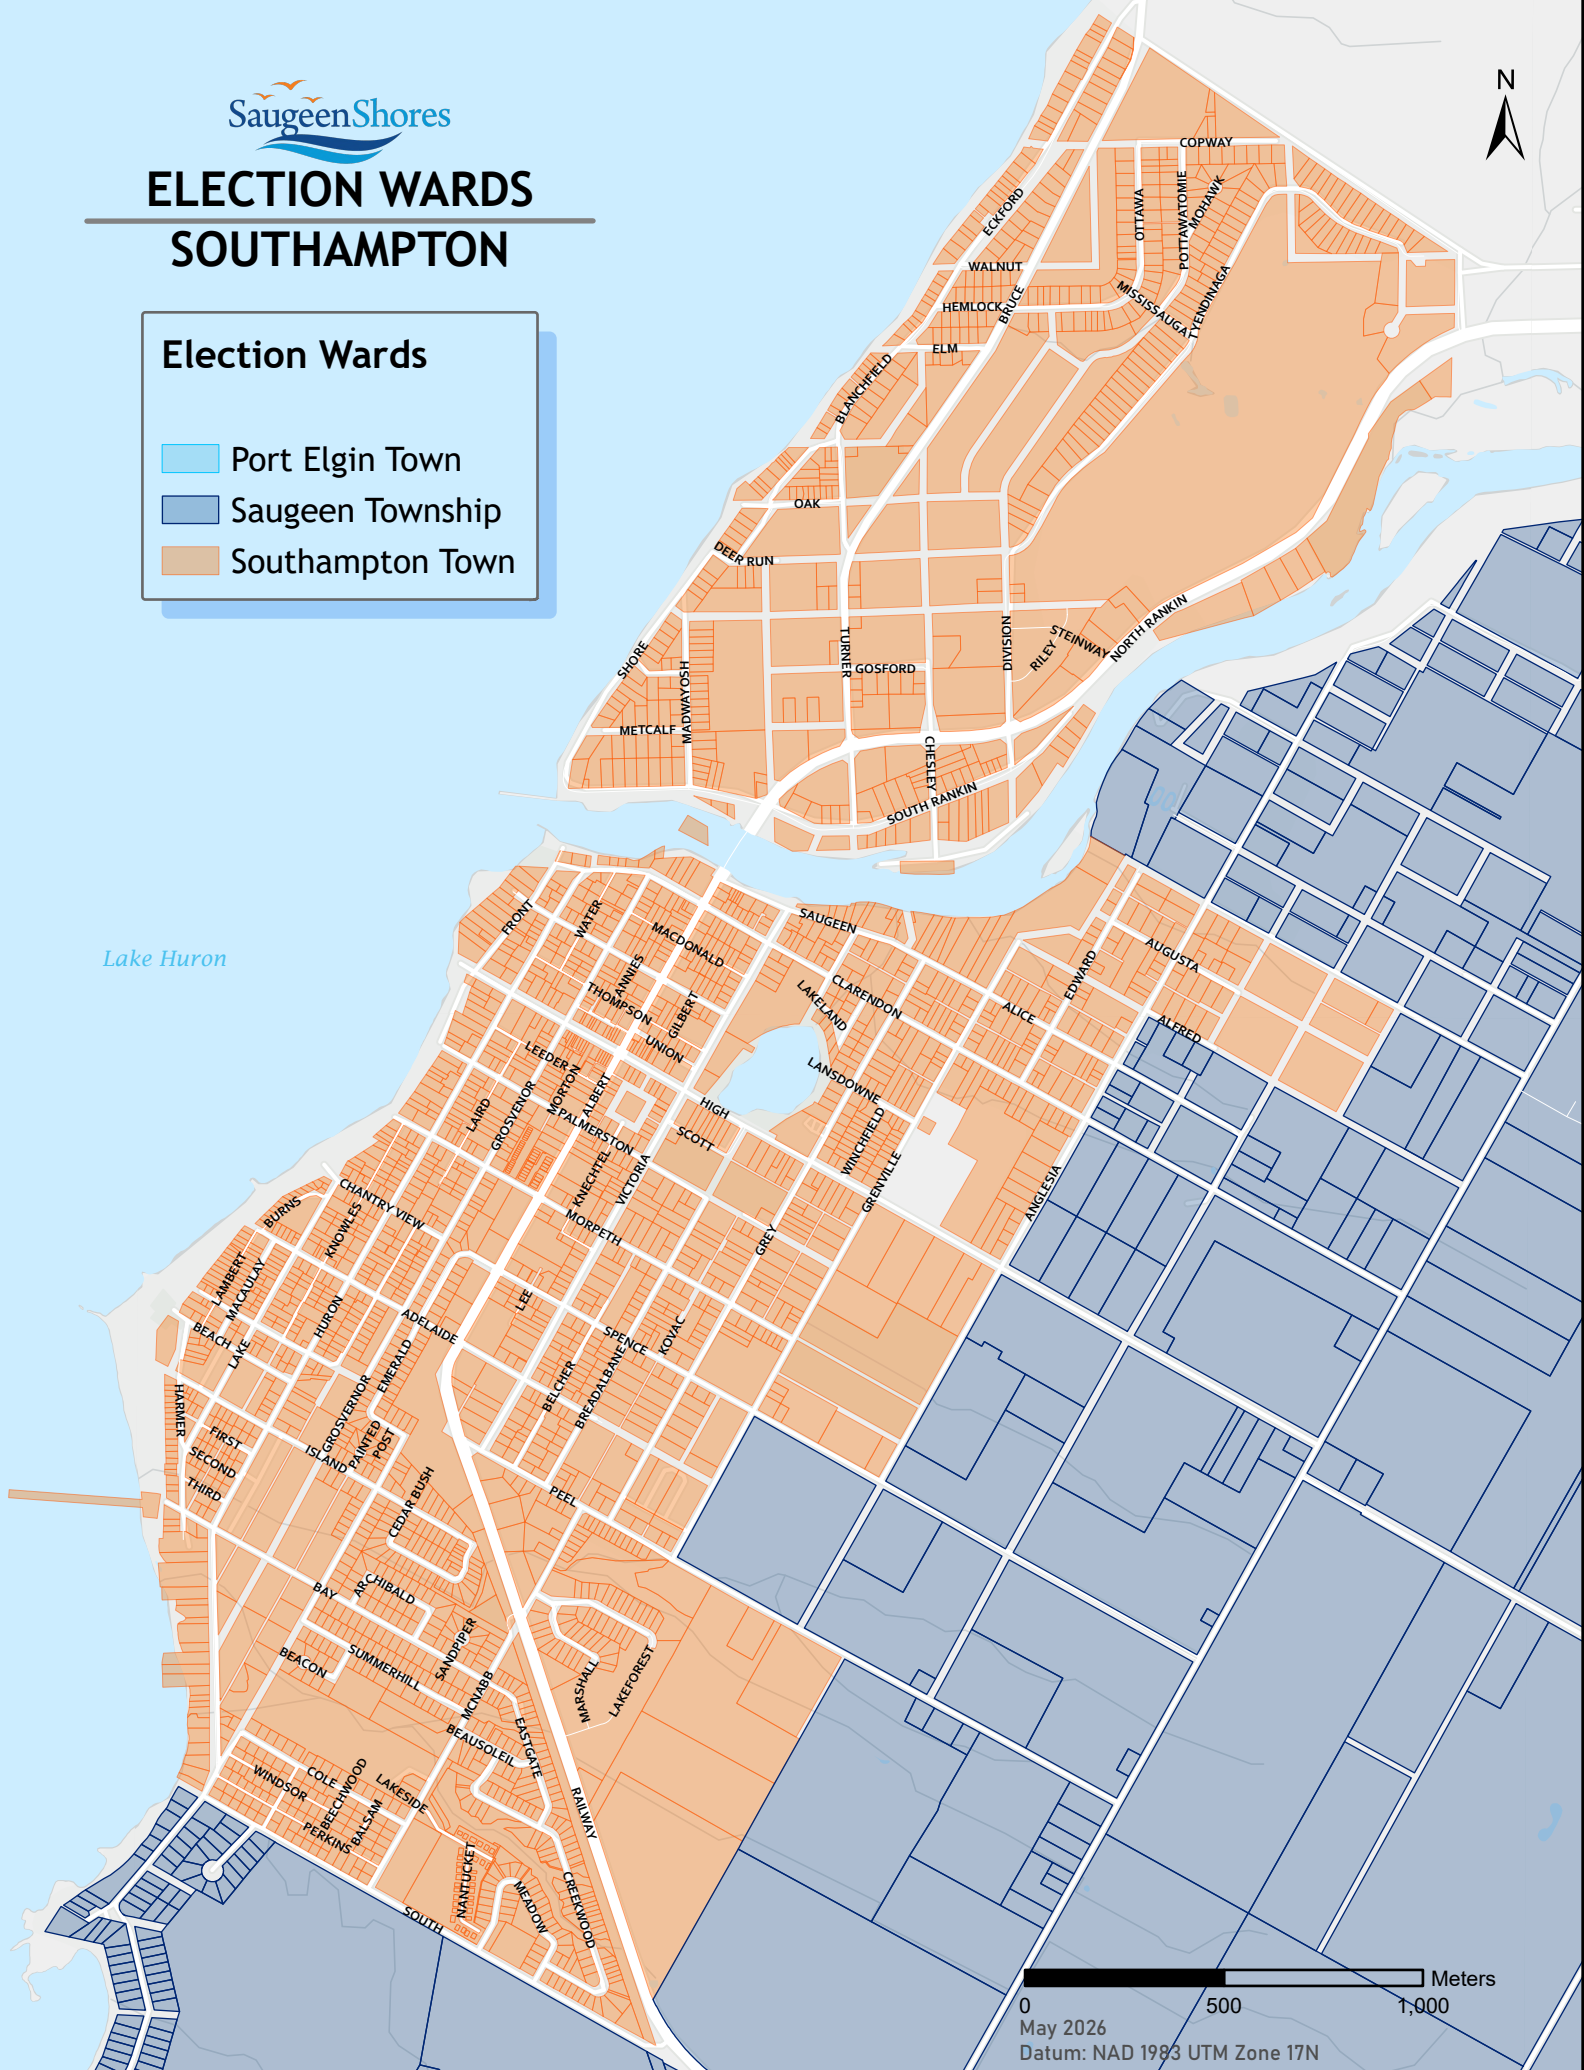

ELECTION WARDS SOUTHAMPTON

Election Wards

-  Port Elgin Town
-  Saugeen Township
-  Southampton Town

Lake Huron